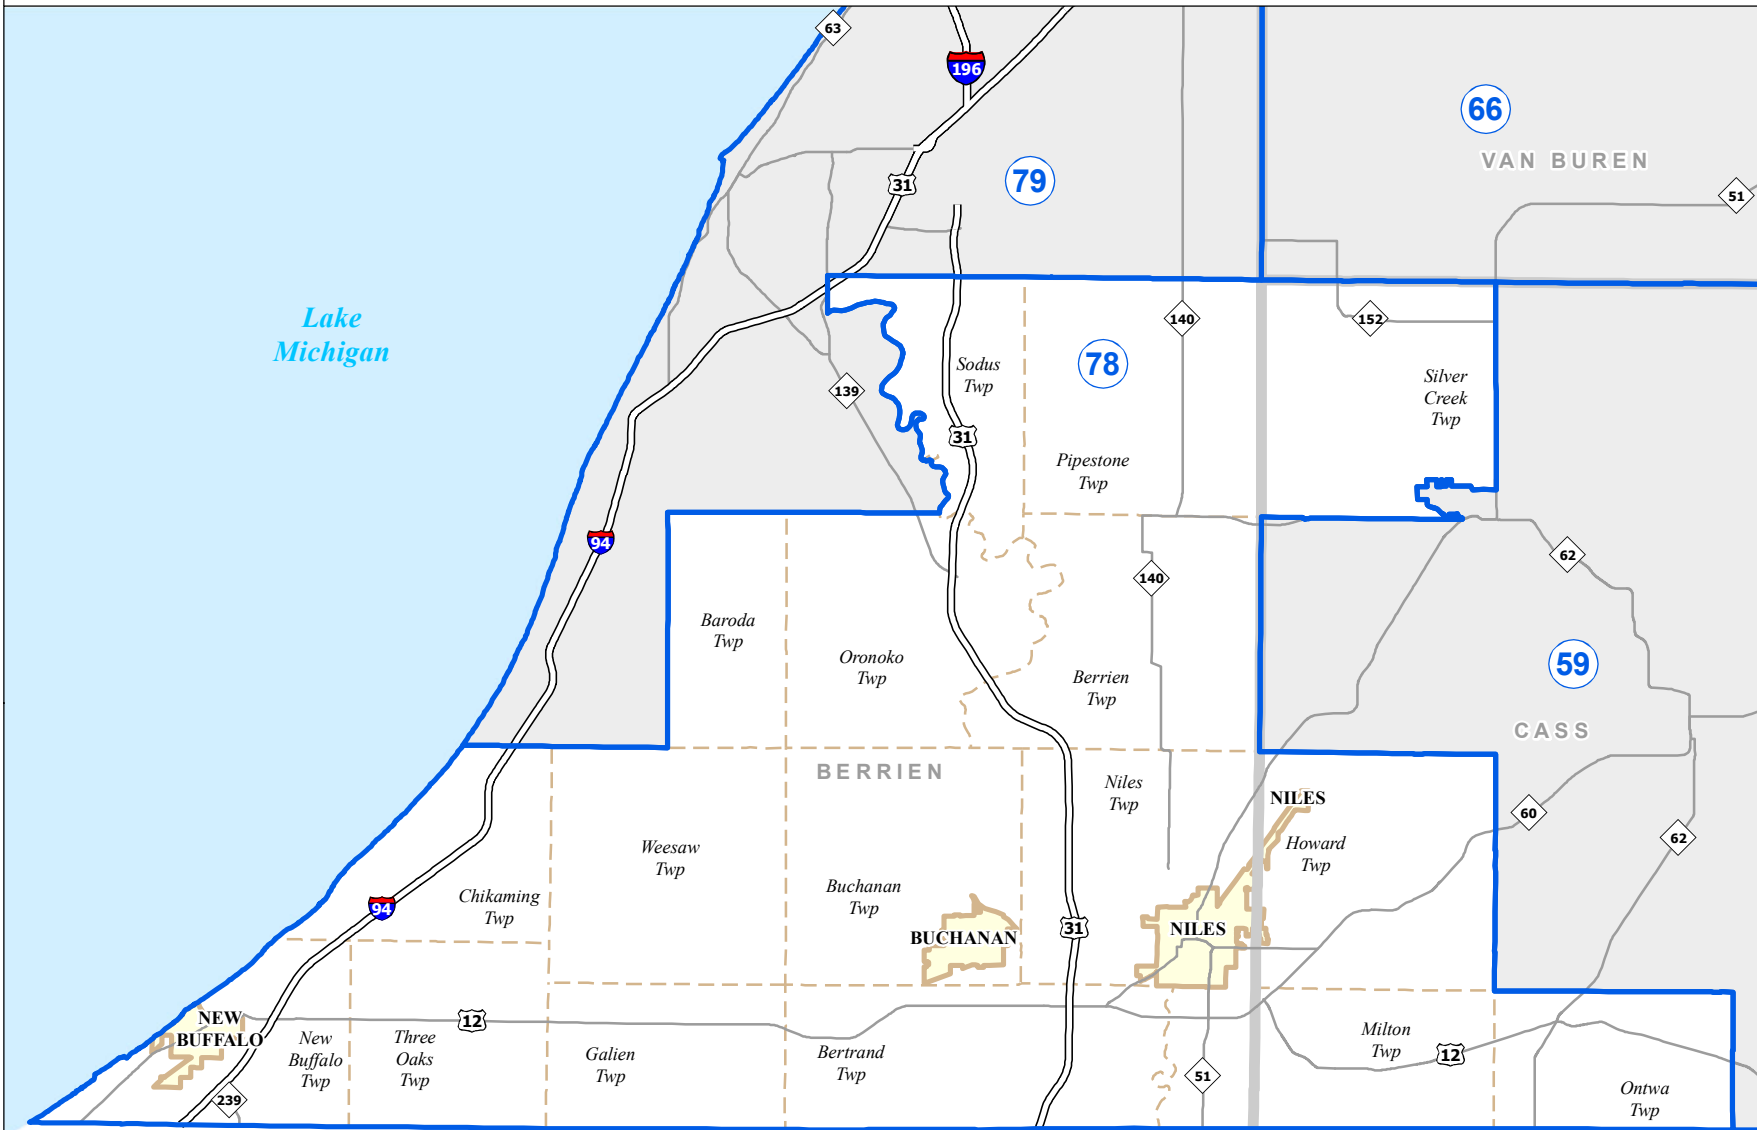

MICHIGAN STATE HOUSE DISTRICT 78

2011 Apportionment Plan

0 2.5 5 Miles

Legend

- House District
- City
- County
- Township
- Freeway
- Highway

Source:
 Base Map:
 Michigan Geographic Framework v11a
 Legislative District Boundaries:
 2011 Apportionment Plan
 (as enacted by PA 129 of 2011)

Michigan State House of Representatives

District 78

Berrien County (part)

- Baroda Township
- Berrien Township
- Bertrand Township
- Buchanan city
- Buchanan Township
- Chikaming Township
- Galien Township
- New Buffalo city
- New Buffalo Township
- Niles city (part)
- Niles Charter Township
- Oronoko Charter Township
- Pipestone Township
- Sodus Township
- Three Oaks Township
- Weesaw Township

Cass County (part)

- Howard Township
- Milton Township
- Niles city (part)
- Ontwa Township
- Silver Creek Township